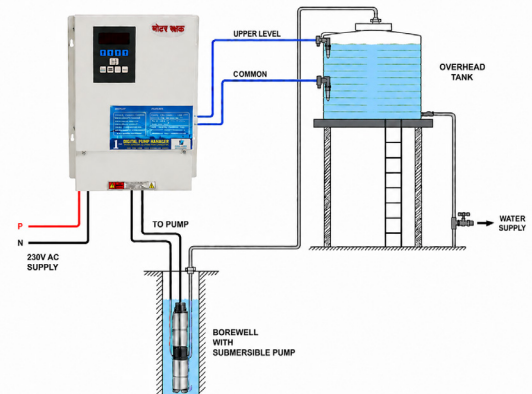

SYSTEM DIAGRAM

FEATURES

Complete solution for Borewell automation

Single Unit with Starter, Protection & Automation

Digital Display for Faults and Parameters

Huge savings in maintenance costs

Built in cyclic timer

Reliable protection against dry run