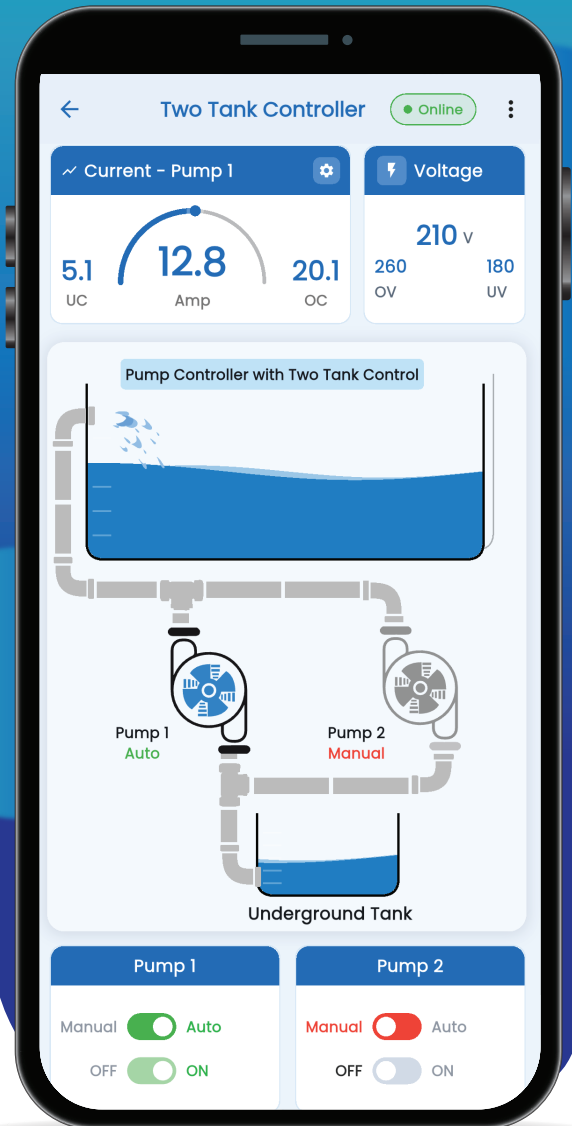

SMART CONTROL AT YOUR FINGERTIPS

**AI-Powered Intelligence
for Every Pump.**

Performance Monitoring:

Access live data logs to get insights into your pump's performance and usage patterns.

App-Based Remote Control:

Turn your pump ON or OFF from anywhere via your smartphone.

Collaborative Management:

Supports multiple users, making it ideal for family homes or housing societies.

Secure Connectivity:

Features highly secure cloud connectivity for peace of mind.

Universal Compatibility:

Designed to work seamlessly with all pump types.

**Features are available in all Padmansha's
Motor Rakshak AI panels**