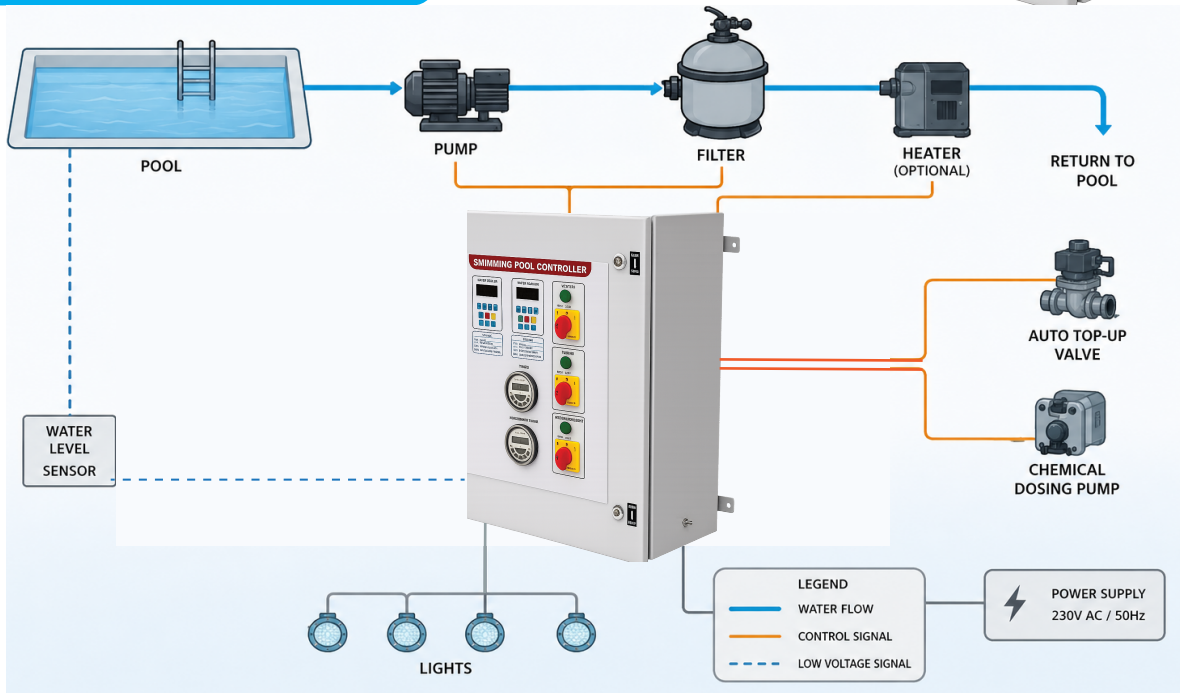

THE POOL PANEL

The smart solutions for a perfect pool

A centralized and automated panel designed for comprehensive swimming pool management. Offering precise scheduling for filtration, heating, and lighting, this controller delivers seamless, effortless operation.

MODERN SOLUTION FOR A HAPPY POOL

FEATURES

Single Unit to Control all Pool System to Including Dosing Pumps, Filter Pumps, Underwater Lights, Water Heaters & Water Features

Modern and Aesthetic Design

Easy to Install, Operate and Maintain