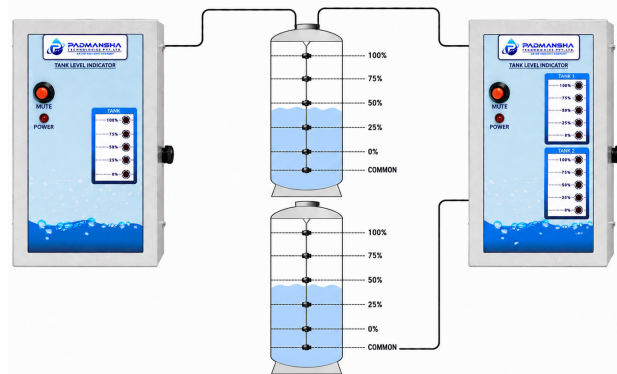

TANK LEVEL INDICATOR

For Single / Dual Tanks

A precise and user-friendly tank monitoring solution that provides accurate water level indication for single or dual tanks. Designed for easy installation and dependable performance, it helps users efficiently manage water storage systems.

ACCURACY YOU CAN
RELY ON

VARIANTS

- Single Tank Indicator
- Dual Tank Indicator

SYSTEM DIAGRAM

FEATURES

Low Voltage Sensing

Single tank & Two tank indicator models

Highly Accurate & Reliable.

Simple Level probes required

Easy to Install and Use.

Very Easy to Maintain as only few Plug in Parts